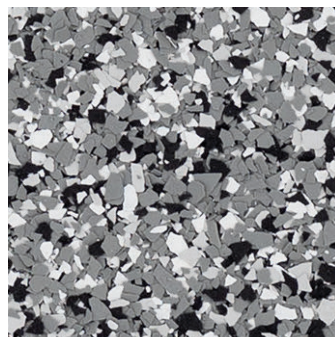

**DECO FLAKE - 1/8" FLAKE**

**DECORATIVE RESINOUS FLOORING**

Deco Flake systems combine multi-colored vinyl chips with resin to bring depth and interest to floor designs. The chips can be fully broadcast or lightly sprinkled as an accent. These affordable, attractive and customizable resinous floor solutions are ideal for educational, healthcare, retail and other commercial environments.

**COOL BLENDS**

Snowy Blizzard

Modern Camo

Pebbled Path

Star Seeker

Crashing Wave

Crescent Moon

Eclipse

Evening

Blue Shadow

Rebel Blue

Sapphire Velvet

Celestial

This reproduction approximates the actual color. Factors such as the type of product, degree of gloss, texture, size and shape of area, lighting, heat, or method of application may cause color variance. Substituting other manufacturers' colors may not be representative of our blends. Contact your Sherwin-Williams representative for details.