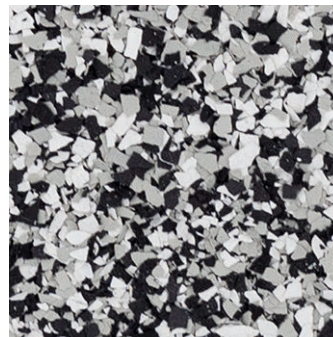

**DECO FLAKE - 1/8" FLAKE**

**DECORATIVE RESINOUS FLOORING**

Deco Flake systems combine multi-colored vinyl chips with resin to bring depth and interest to floor designs. The chips can be fully broadcast or lightly sprinkled as an accent. These affordable, attractive and customizable resinous floor solutions are ideal for educational, healthcare, retail and other commercial environments.

**COOL BLENDS**

Snowy Blizzard

Modern Camo

Pebbled Path

Star Seeker

Crashing Wave

Crescent Moon

Eclipse

Evening

Blue Shadow

Rebel Blue

Sapphire Velvet

Celestial

This reproduction approximates the actual color. Factors such as the type of product, degree of gloss, texture, size and shape of area, lighting, heat, or method of application may cause color variance. Substituting other manufacturers' colors may not be representative of our blends. Contact your Sherwin-Williams representative for details.