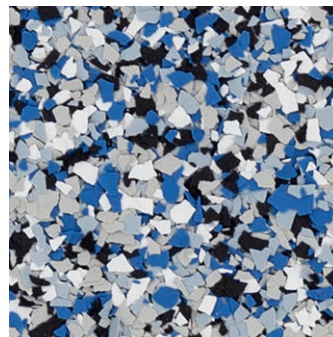

**DECO FLAKE - 1/8" FLAKE**

**DECORATIVE RESINOUS FLOORING**

Deco Flake systems combine multi-colored vinyl chips with resin to bring depth and interest to floor designs. The chips can be fully broadcast or lightly sprinkled as an accent. These affordable, attractive and customizable resinous floor solutions are ideal for educational, healthcare, retail and other commercial environments.

**COOL BLENDS**

Snowy Blizzard

Modern Camo

Pebbled Path

Star Seeker

Crashing Wave

Crescent Moon

Eclipse

Evening

Blue Shadow

Rebel Blue

Sapphire Velvet

Celestial

This reproduction approximates the actual color. Factors such as the type of product, degree of gloss, texture, size and shape of area, lighting, heat, or method of application may cause color variance. Substituting other manufacturers' colors may not be representative of our blends. Contact your Sherwin-Williams representative for details.