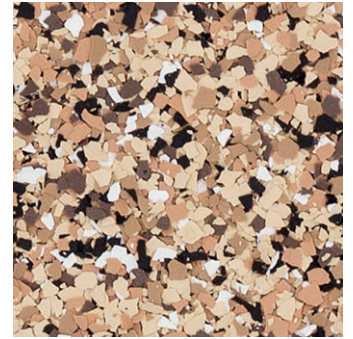

**DECO FLAKE - 1/8" FLAKE**

**DECORATIVE RESINOUS FLOORING**

Deco Flake systems combine multi-colored vinyl chips with resin to bring depth and interest to floor designs. The chips can be fully broadcast or lightly sprinkled as an accent. These affordable, attractive and customizable resinous floor solutions are ideal for educational, healthcare, retail and other commercial environments.

Evening

Blue Shadow

Rebel Blue

Sapphire Velvet

Celestial

This reproduction approximates the actual color. Factors such as the type of product, degree of gloss, texture, size and shape of area, lighting, heat, or method of application may cause color variance. Substituting other manufacturers' colors may not be representative of our blends. Contact your Sherwin-Williams representative for details.

**DECO FLAKE - 1/8" FLAKE**

DECORATIVE RESINOUS FLOORING

**WARM BLENDS**

Desert Mirage

River Rock

Milky Way

Hickory

Pyrite

Velvet Feather

Ground Hazelnut

Mocha

This reproduction approximates the actual color. Factors such as the type of product, degree of gloss, texture, size and shape of area, lighting, heat, or method of application may cause color variance. Substituting other manufacturers' colors may not be representative of our blends. Contact your Sherwin-Williams representative for details.