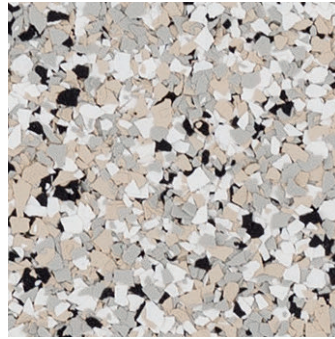

**COOL BLENDS**

Snowy Blizzard

Modern Camo

Pebbled Path

Star Seeker

Crashing Wave

Crescent Moon

Eclipse

Evening

Blue Shadow

Rebel Blue

Sapphire Velvet

Celestial

This reproduction approximates the actual color. Factors such as the type of product, degree of gloss, texture, size and shape of area, lighting, heat, or method of application may cause color variance. Substituting other manufacturers' colors may not be representative of our blends. Contact your Sherwin-Williams representative for details.

**DECO FLAKE - 1/8" FLAKE**

DECORATIVE RESINOUS FLOORING

**WARM BLENDS**

Desert Mirage

River Rock

Milky Way

Hickory

Pyrite