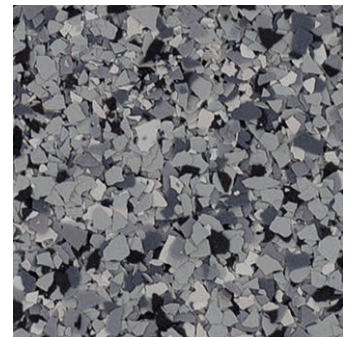

**DECO FLAKE - 1/8" FLAKE**

**DECORATIVE RESINOUS FLOORING**

Deco Flake systems combine multi-colored vinyl chips with resin to bring depth and interest to floor designs. The chips can be fully broadcast or lightly sprinkled as an accent. These affordable, attractive and customizable resinous floor solutions are ideal for educational, healthcare, retail and other commercial environments.

**COOL BLENDS**

Snowy Blizzard

Modern Camo

Pebbled Path

Star Seeker

Crashing Wave

Crescent Moon

Eclipse

Evening

Blue Shadow

Rebel Blue

Sapphire Velvet

Celestial

This reproduction approximates the actual color. Factors such as the type of product, degree of gloss, texture, size and shape of area, lighting, heat, or method of application may cause color variance. Substituting other manufacturers' colors may not be representative of our blends. Contact your Sherwin-Williams representative for details.

**DECO FLAKE - 1/8" FLAKE**

DECORATIVE RESINOUS FLOORING

**WARM BLENDS**

Desert Mirage

River Rock

Milky Way

Hickory

Pyrite