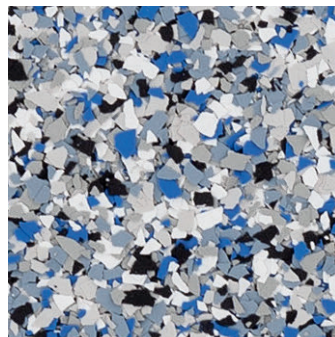

**DECO FLAKE - 1/8" FLAKE**

**DECORATIVE RESINOUS FLOORING**

Deco Flake systems combine multi-colored vinyl chips with resin to bring depth and interest to floor designs. The chips can be fully broadcast or lightly sprinkled as an accent. These affordable, attractive and customizable resinous floor solutions are ideal for educational, healthcare, retail and other commercial environments.

**COOL BLENDS**

Snowy Blizzard

Modern Camo

Pebbled Path

Star Seeker

Crashing Wave

Crescent Moon

Eclipse

Evening

Blue Shadow

Rebel Blue

Sapphire Velvet

Celestial

This reproduction approximates the actual color. Factors such as the type of product, degree of gloss, texture, size and shape of area, lighting, heat, or method of application may cause color variance. Substituting other manufacturers' colors may not be representative of our blends. Contact your Sherwin-Williams representative for details.

**DECO FLAKE - 1/8" FLAKE**

DECORATIVE RESINOUS FLOORING

**WARM BLENDS**

Desert Mirage

River Rock

Milky Way

Hickory

Pyrite