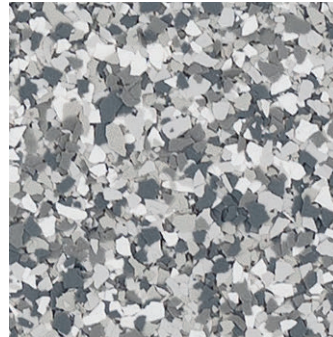

**DECO FLAKE - 1/8" FLAKE**

**DECORATIVE RESINOUS FLOORING**

Deco Flake systems combine multi-colored vinyl chips with resin to bring depth and interest to floor designs. The chips can be fully broadcast or lightly sprinkled as an accent. These affordable, attractive and customizable resinous floor solutions are ideal for educational, healthcare, retail and other commercial environments.

**COOL BLENDS**

Snowy Blizzard

Modern Camo

Pebbled Path

Star Seeker

Crashing Wave

Crescent Moon

Eclipse

Evening

Blue Shadow

Rebel Blue

Sapphire Velvet

Celestial

This reproduction approximates the actual color. Factors such as the type of product, degree of gloss, texture, size and shape of area, lighting, heat, or method of application may cause color variance. Substituting other manufacturers' colors may not be representative of our blends. Contact your Sherwin-Williams representative for details.