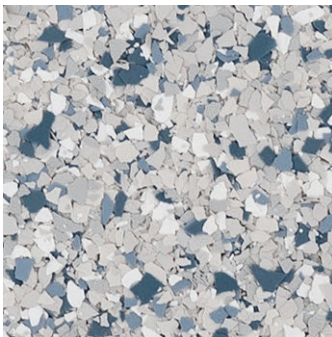

**DECO FLAKE - 1/8" FLAKE**

**DECORATIVE RESINOUS FLOORING**

Deco Flake systems combine multi-colored vinyl chips with resin to bring depth and interest to floor designs. The chips can be fully broadcast or lightly sprinkled as an accent. These affordable, attractive and customizable resinous floor solutions are ideal for educational, healthcare, retail and other commercial environments.

**COOL BLENDS**

Snowy Blizzard

Modern Camo

Pebbled Path

Star Seeker

Crashing Wave

Crescent Moon

Eclipse

Evening

Blue Shadow

Rebel Blue

Sapphire Velvet

Celestial

This reproduction approximates the actual color. Factors such as the type of product, degree of gloss, texture, size and shape of area, lighting, heat, or method of application may cause color variance. Substituting other manufacturers' colors may not be representative of our blends. Contact your Sherwin-Williams representative for details.

**DECO FLAKE - 1/8" FLAKE**

DECORATIVE RESINOUS FLOORING

**WARM BLENDS**

Desert Mirage

River Rock

Milky Way

Hickory

Pyrite